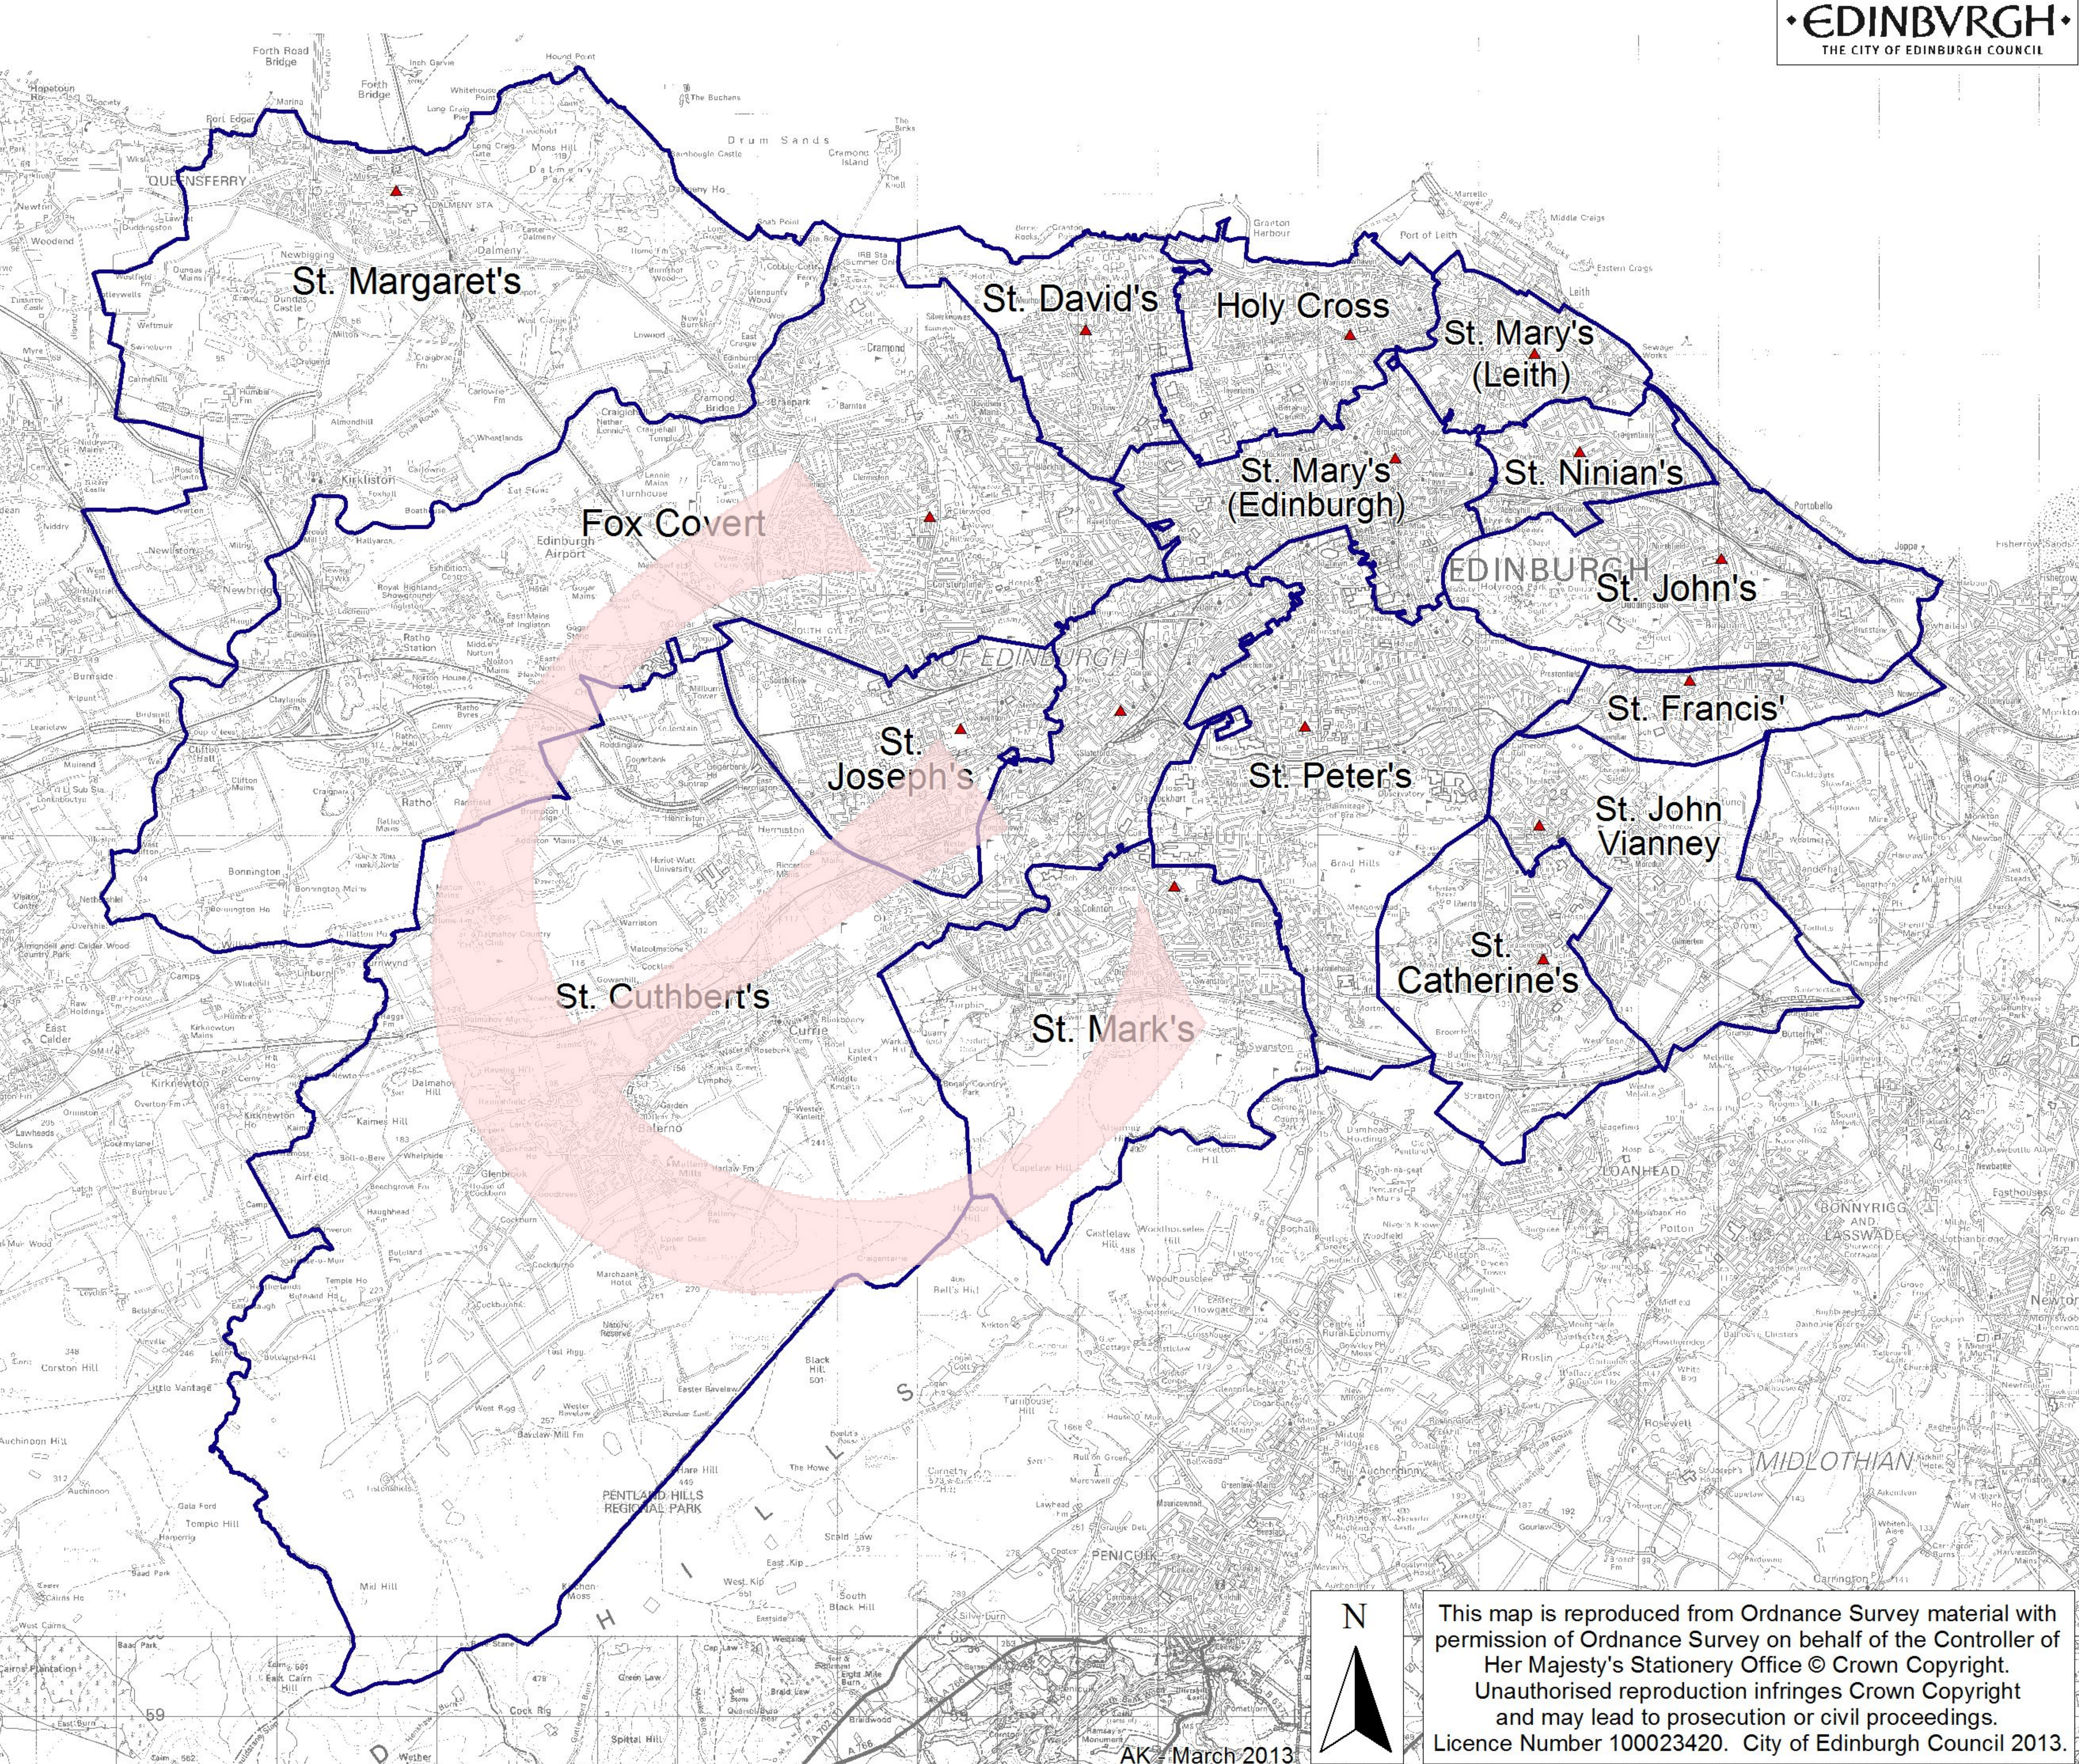

City of Edinburgh RC Primary Catchment Areas Showing School Locations

Please note that catchment maps are only indicative. Should you have any queries regarding specific property addresses, please check the Council's interactive catchment map webpage: www.edinburgh.gov.uk/catchmentmap or alternatively email: school.catchments@edinburgh.gov.uk or contact us on 0131-469-3351

Children & Families, March 2013

This map is reproduced from Ordnance Survey material with permission of Ordnance Survey on behalf of the Controller of Her Majesty's Stationery Office © Crown Copyright. Unauthorised reproduction infringes Crown Copyright and may lead to prosecution or civil proceedings. Licence Number 100023420. City of Edinburgh Council 2013.