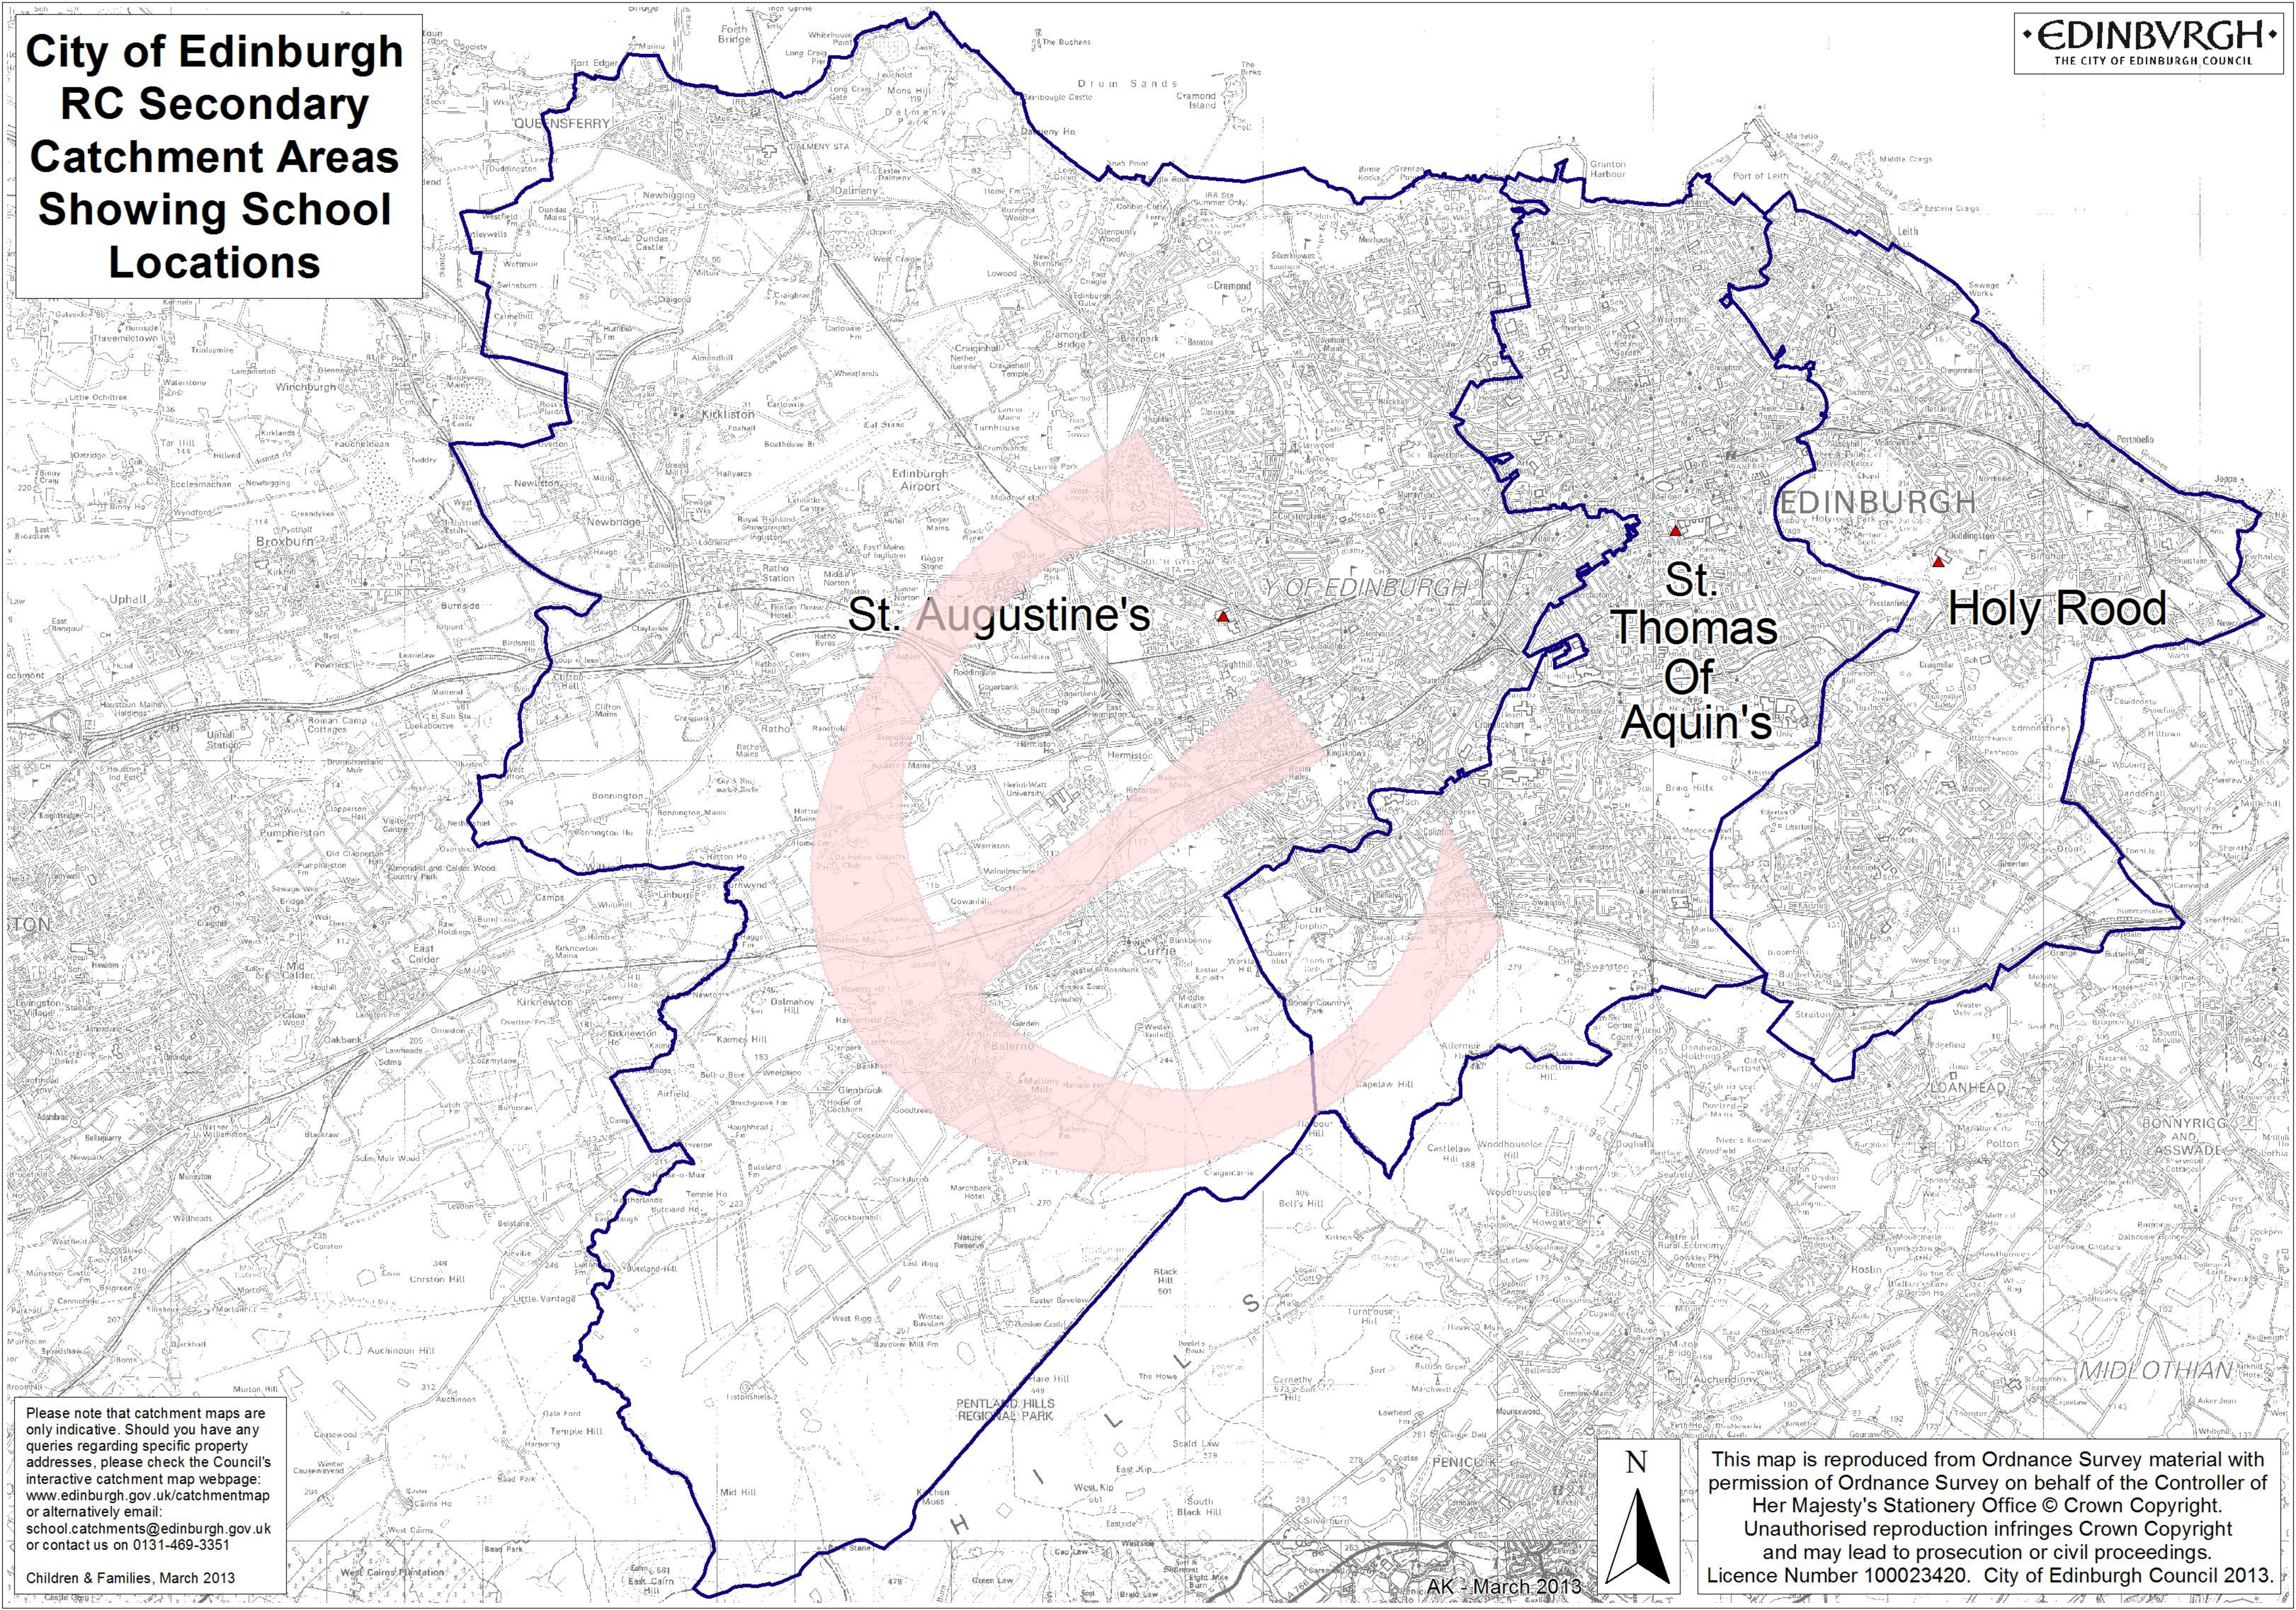

City of Edinburgh RC Secondary Catchment Areas Showing School Locations

St. Augustine's

St. Thomas
Of
Aquin's

Holy Rood

Please note that catchment maps are only indicative. Should you have any queries regarding specific property addresses, please check the Council's interactive catchment map webpage: www.edinburgh.gov.uk/catchmentmap or alternatively email: school.catchments@edinburgh.gov.uk or contact us on 0131-469-3351

Children & Families, March 2013

This map is reproduced from Ordnance Survey material with permission of Ordnance Survey on behalf of the Controller of Her Majesty's Stationery Office © Crown Copyright. Unauthorised reproduction infringes Crown Copyright and may lead to prosecution or civil proceedings. Licence Number 100023420. City of Edinburgh Council 2013.